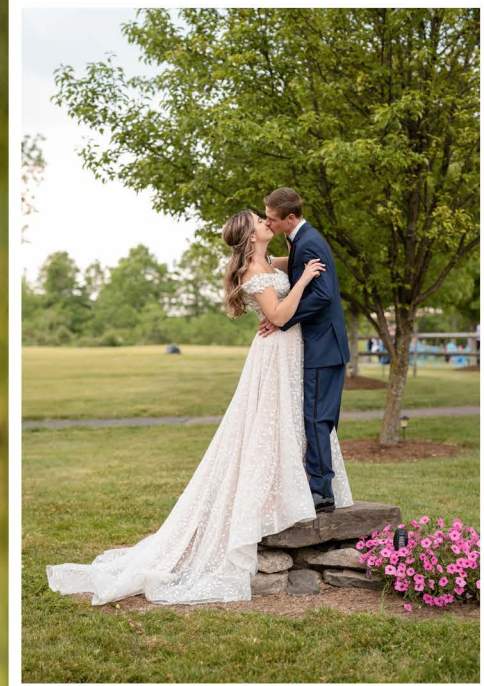

PHOTOGRAPHY

KATHLEEN GEMMA

VIEW MY
PORTFOLIO

LIPPINCOTT MANOR DISCOUNTED PACKAGE \$3500

*** Tax not included*

- 8 hours of Wedding Day Coverage
- One Photographer
- Protected Online Gallery w/Password
- High-Resolution Images for Download and Print
- 800+ Images All Basic Edited
(Color correction & Exposure)
- Protected Online Gallery w/ Password
- \$200 Credit towards Prints or Wall-Art